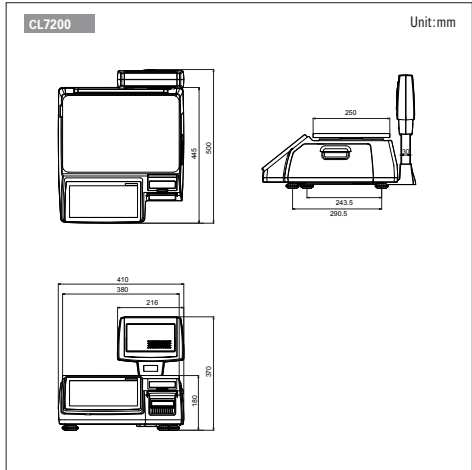

Image editing function

SPECIFICATIONS

Model	CL7200	
Max. capacity (kg)	6/15	15/30
Readability (g)	2/5	5/10
Resolution	1/3,000(Dual interval)	
Operating system (OS)	Linux	
Display type	Staff	10.2" Color TFT-LCD (resistant membrane touch panel)
	Consumer	7" Color TFT-LCD
Printer speed	Max. 100mm/sec	
Printer resolution	202dpi	
Label size (mm)	Width: 40 ~ 60, length: 30 ~ 200	
Power	AC 100-240 V, 50/60Hz	
Operation temperature	-10°C ~ 40°C	
Platter size(mm)	380(W) x 250(H)	
Dimensions(mm)	410(W) x 500(H) x 370(D)	
Product weight (kg)	8.3	

DIMENSIONS

FEATURES

- 140,000+ PLU capacity: program upto 99 categories with 20 pages per category and 72 direct PLUs per page
- Built-in thermal printer: label or receipt
- CL-Works Pro PC software
- Multiple interfaces: USB, LAN, RS232C and Cash Drawer